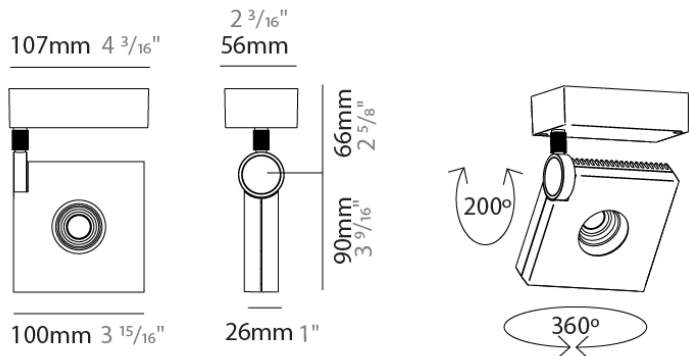

BRIDGE SINGLE SURFACE

D92110

PROJECT _____

TYPE _____

NOTES _____

QUANTITY _____

DATE _____

GENERAL

Series: Bridge
Subseries: Bridge Single
Brand: Milan
Division: Design
Mounting Type: Surface
Mounting Location: Ceiling
Subcategory: Spots

PHYSICAL

Shape: Rectangle
Length (mm): 107
Length (in): 4 ³/₁₆
Width (mm): 110
Width (in): 4 ³/₁₆
Extension (mm): 156
Extension (in): 6 ¹/₈
Light Distribution: Adjustable / Direct
Weight (kg): 1.4
Weight (lbs): 3
Fixture Finish: WHI
Fixture Material: Aluminum

ELECTRICAL

Input Wattage Range: 10 - 19 W
Lamp Type: LED
Total Output Wattage (W): 9.7
Dimming: Non-Dimming / Phase Dimming (120Vac only) / 0-10V Dimming
Driver Included: Yes
Driver Location: External
Driver Type: Constant Current - 120 / 277Vac
Driver Class: Class 2
Input Voltage (V): 120 - 277
Constant Current (mA): 350

LED

Number of LEDs: 1
Color Temperature (°K): 3000
Max. Delivered Lumen (lm): 1010
CRI: >80 CRI
Lamp Life (hrs): 50000

OPTICAL

Reflector°: 50

RATINGS AND CERTIFICATIONS

Certified By: CSA Certified to UL and CSA Standards
IP rating: IP20